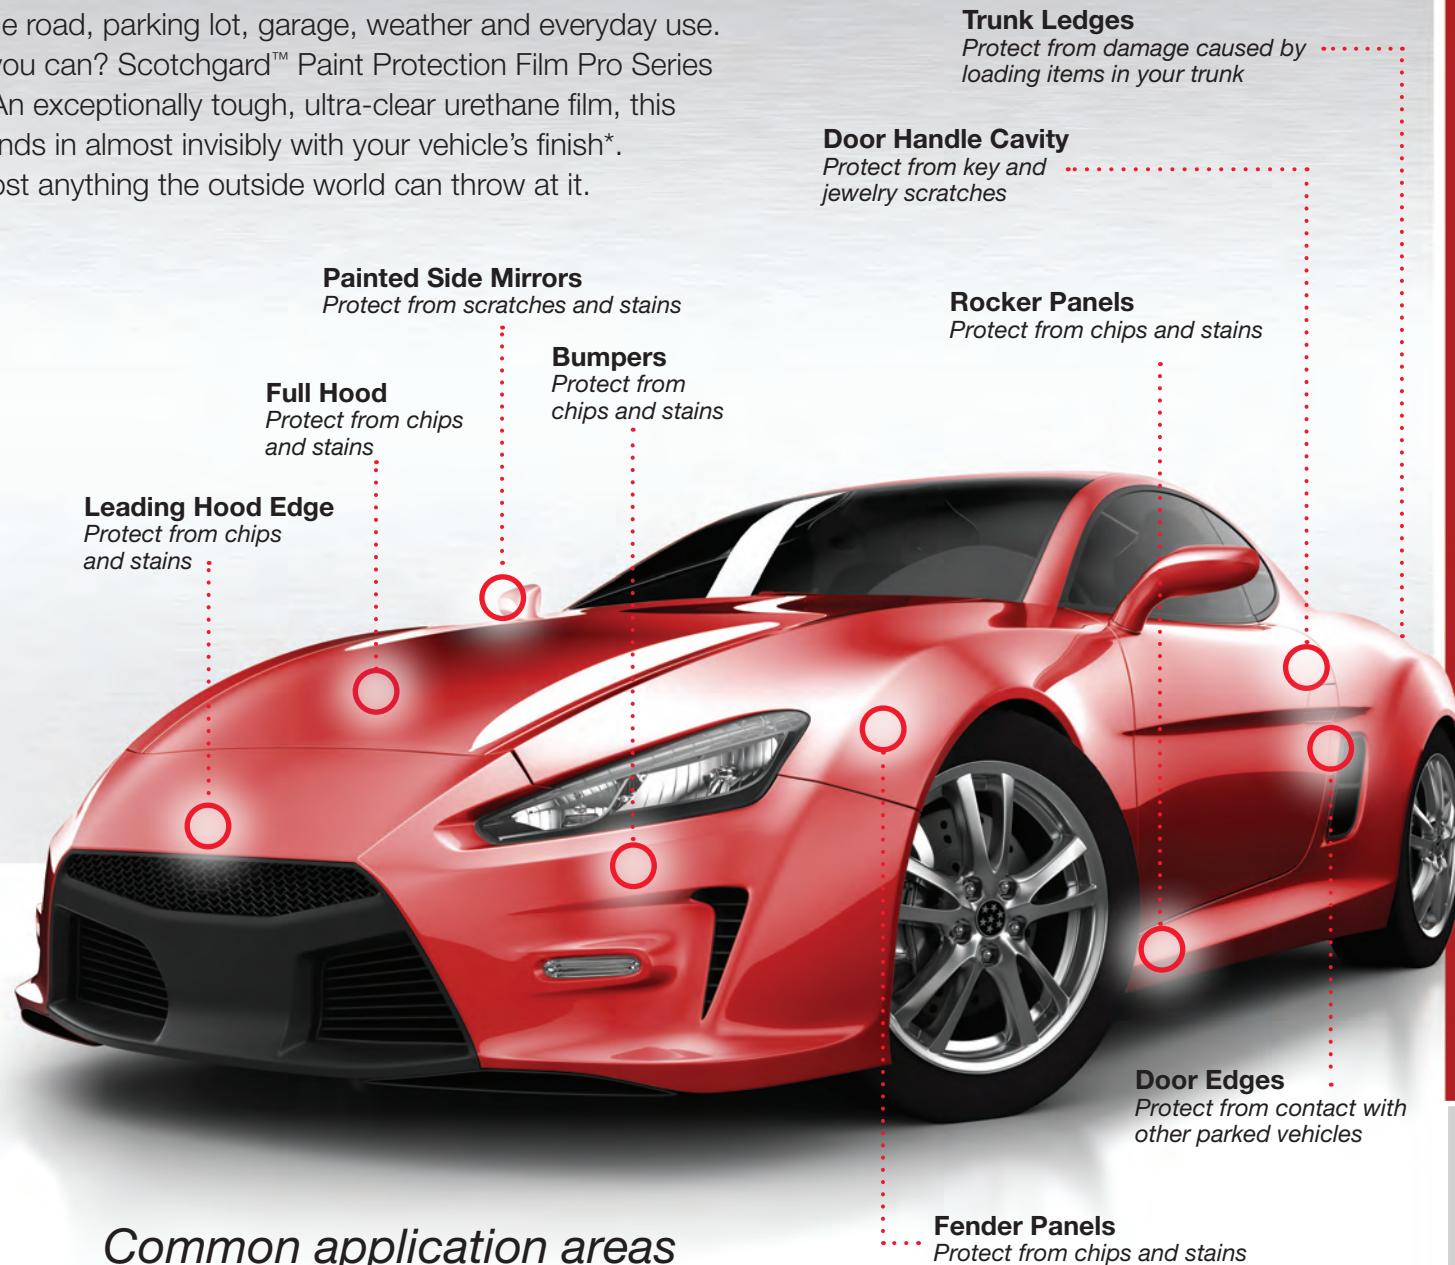

Chips: gravel and other road debris can hit your car and can chip your paint.

Scratches: sharp objects like keys, rings, watches, can scratch handles and doors.

Stains: bugs and bird droppings contain acids that eat away at the finish.

Bring it on!

Your vehicle's finish is put to the test by the road, parking lot, garage, weather and everyday use. Why not keep it looking great as long as you can? Scotchgard™ Paint Protection Film Pro Series is simply the ultimate in paint protection. An exceptionally tough, ultra-clear urethane film, this advanced paint protection technology blends in almost invisibly with your vehicle's finish*. Yet it offers unrivaled protection from almost anything the outside world can throw at it.

- Permanently protects the finish of your car's most vulnerable areas.
- Trained, certified installers make sure your new film is installed correctly for maximum visual appeal and unrivaled protection.
- Trusted and chosen by new car manufacturers all over the world.

- Installed using 3M patterns customized to your vehicle for a perfect fit.
- Pro Series provides industry leading scratch and stain resistance along with exceptional clarity.
- Self healing technology helps keep your film looking newer longer.