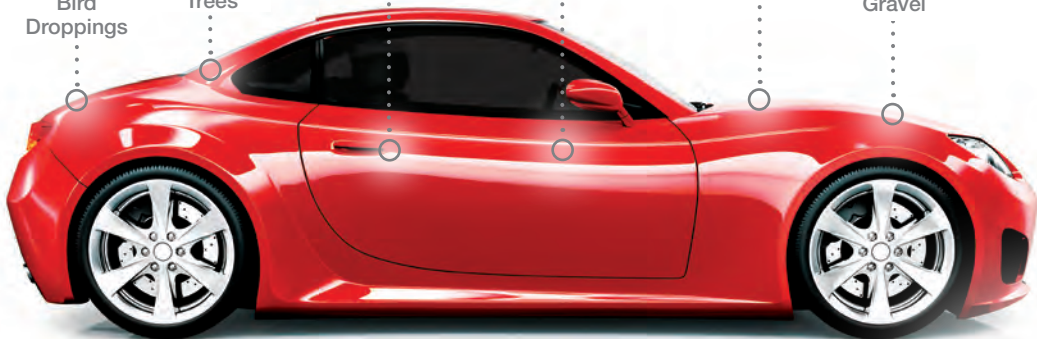

Stains: bugs and bird droppings contain acids that eat away at the finish.

Bird Droppings

Sap from Trees

Keys

Jewelry

Insects

Gravel